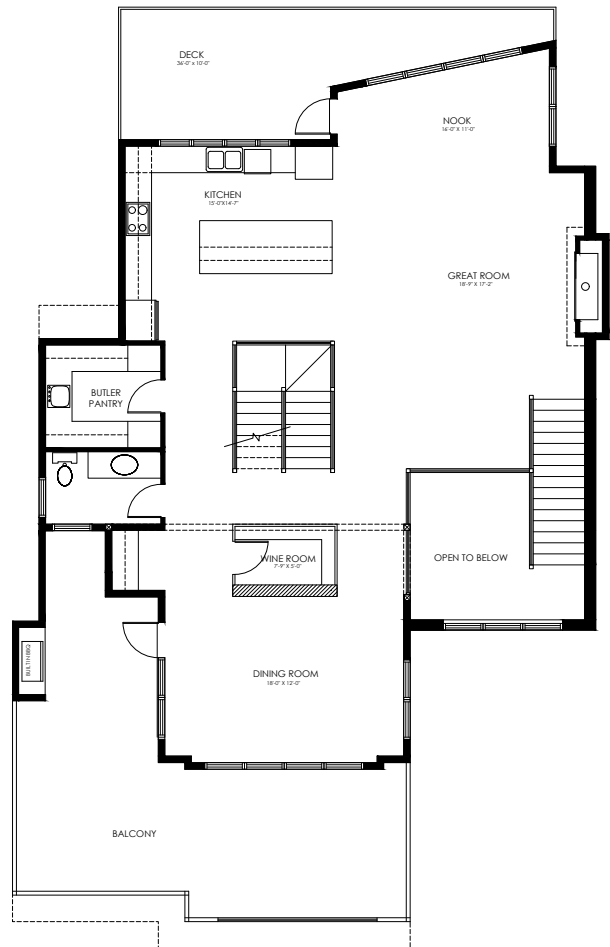

11 JUBILATION DRIVE

3108 SQFT – 3 BEDROOMS

SHOW STOPPING CONTEMPORARY DESIGN

An estate showhome built by Kimberley Homes in Jensen Lakes designed to maximize lake views. Built across the street from the beach, the best views are captured from the second floor. Find the main living spaces on the upper level with a large balcony off the front of the home to over-look the lake. There are a total of four outdoor entertaining areas including a 3rd storey rooftop deck engineered for a hot tub to take full advantage of lakeside living.

MAIN FLOOR
1570 sqft

UPPER FLOOR
1538 sqft

WWW.BUILDWITHKIMBERLEY.CA
Edmonton's SEVEN TIME Builder of the Year

Questions? Call or text us!
780.809.5025

11 JUBILATION DRIVE

3108 SQFT – 3 BEDROOMS

SHOW STOPPING CONTEMPORARY DESIGN

An estate showhome built by Kimberley Homes in Jensen Lakes designed to maximize lake views. Built across the street from the beach, the best views are captured from the second floor. Find the main living spaces on the upper level with a large balcony off the front of the home to over-look the lake. There are a total of four outdoor entertaining areas including a 3rd storey roof top deck engineered for a hot tub to take full advantage of lakeside living.

ROOFTOP PATIO