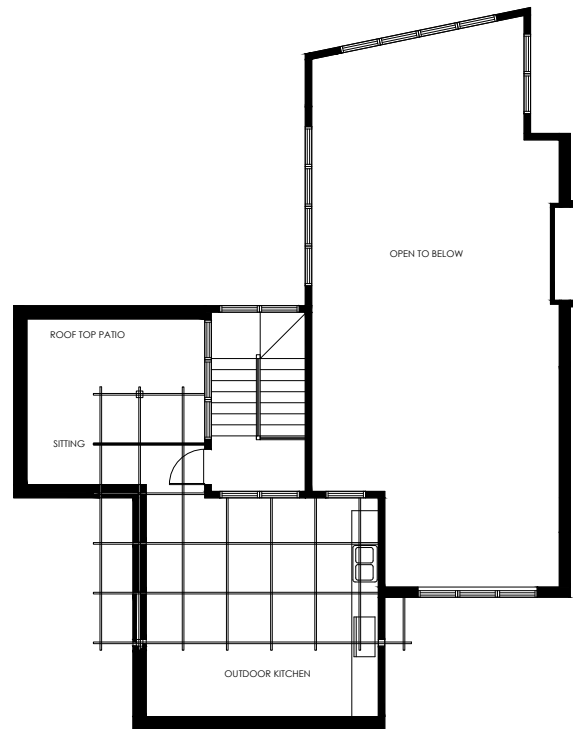

11 JUBILATION DRIVE

3108 SQFT – 3 BEDROOMS

SHOW STOPPING CONTEMPORARY DESIGN

An estate showhome built by Kimberley Homes in Jensen Lakes designed to maximize lake views. Built across the street from the beach, the best views are captured from the second floor. Find the main living spaces on the upper level with a large balcony off the front of the home to over-look the lake. There are a total of four outdoor entertaining areas including a 3rd storey rooftop deck engineered for a hot tub to take full advantage of lakeside living.

MAIN FLOOR
1570 sqft

UPPER FLOOR
1538 sqft

WWW.BUILDWITHKIMBERLEY.CA
Edmonton's SEVEN TIME Builder of the Year

Questions? Call or text us!
780.809.5025

11 JUBILATION DRIVE

3108 SQFT – 3 BEDROOMS

SHOW STOPPING CONTEMPORARY DESIGN

An estate showhome built by Kimberley Homes in Jensen Lakes designed to maximize lake views. Built across the street from the beach, the best views are captured from the second floor. Find the main living spaces on the upper level with a large balcony off the front of the home to over-look the lake. There are a total of four outdoor entertaining areas including a 3rd storey roof top deck engineered for a hot tub to take full advantage of lakeside living.

ROOFTOP PATIO