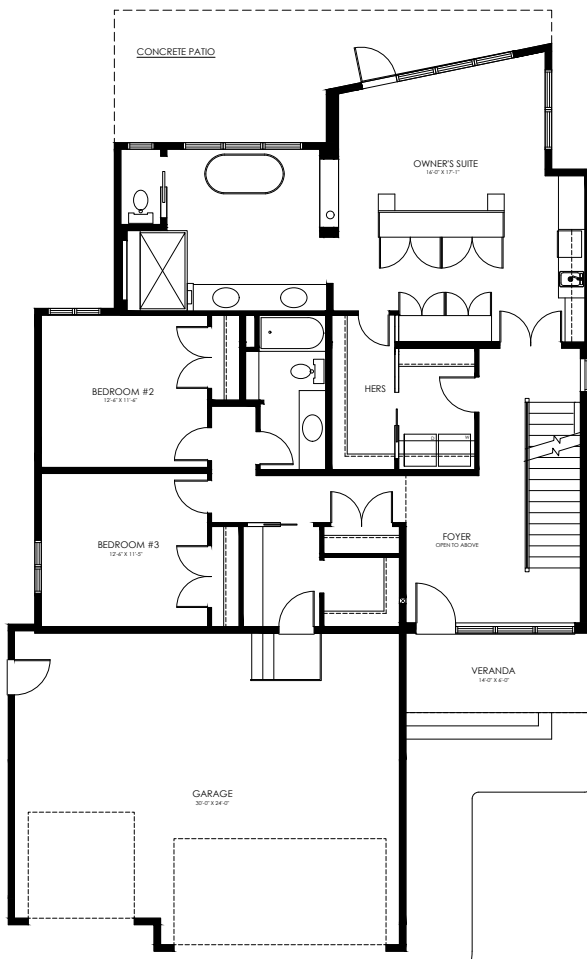

11 JUBILATION DRIVE

3108 SQFT – 3 BEDROOMS

SHOW STOPPING CONTEMPORARY DESIGN

An estate showhome built by Kimberley Homes in Jensen Lakes designed to maximize lake views. Built across the street from the beach, the best views are captured from the second floor. Find the main living spaces on the upper level with a large balcony off the front of the home to over-look the lake. There are a total of four outdoor entertaining areas including a 3rd storey rooftop deck engineered for a hot tub to take full advantage of lakeside living.

MAIN FLOOR
1570 sqft

UPPER FLOOR
1538 sqft

WWW.BUILDWITHKIMBERLEY.CA
Edmonton's SEVEN TIME Builder of the Year

Questions? Call or text us!
780.809.5025

11 JUBILATION DRIVE

3108 SQFT – 3 BEDROOMS

SHOW STOPPING CONTEMPORARY DESIGN

An estate showhome built by Kimberley Homes in Jensen Lakes designed to maximize lake views. Built across the street from the beach, the best views are captured from the second floor. Find the main living spaces on the upper level with a large balcony off the front of the home to over-look the lake. There are a total of four outdoor entertaining areas including a 3rd storey roof top deck engineered for a hot tub to take full advantage of lakeside living.

ROOFTOP PATIO