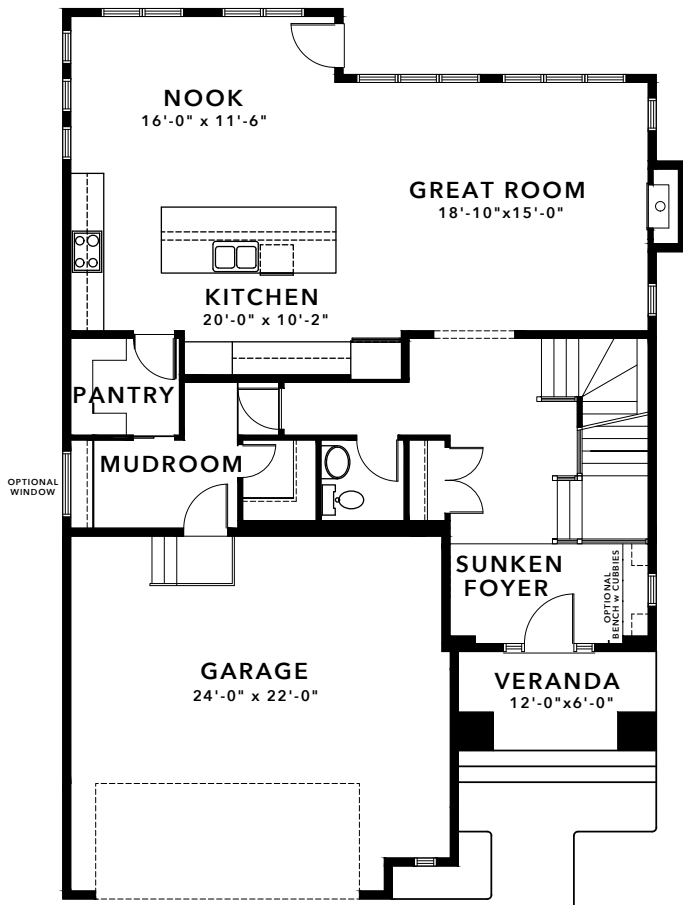

JACKSON 36

2593 SQFT – 3 BEDROOM

CLASSIC FAMILY TIME

The Jackson is about making memories with the people you love, whether it be a Kitchen party at your 11' island or playing in your loft off the Bonus Room.

MAIN FLOOR
1167 sqft

UPPER FLOOR
1426 sqft

WWW.BUILDWITHKIMBERLEY.CA
Edmonton's SEVEN TIME Builder of the Year

Need to make adjustments so it's just right? We can personalize this plan!