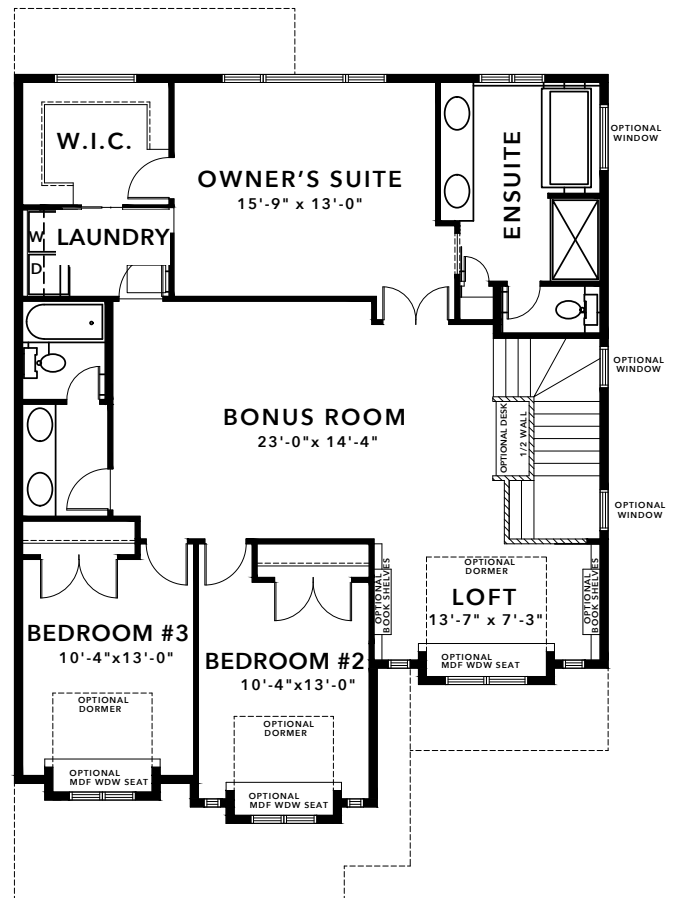

JACKSON 36

2593 SQFT – 3 BEDROOM

CLASSIC FAMILY TIME

The Jackson is about making memories with the people you love, whether it be a Kitchen party at your 11' island or playing in your loft off the Bonus Room.

MAIN FLOOR
1167 sqft

UPPER FLOOR
1426 sqft

WWW.BUILDWITHKIMBERLEY.CA
Edmonton's SEVEN TIME Builder of the Year

Need to make adjustments so it's just right? We can personalize this plan!